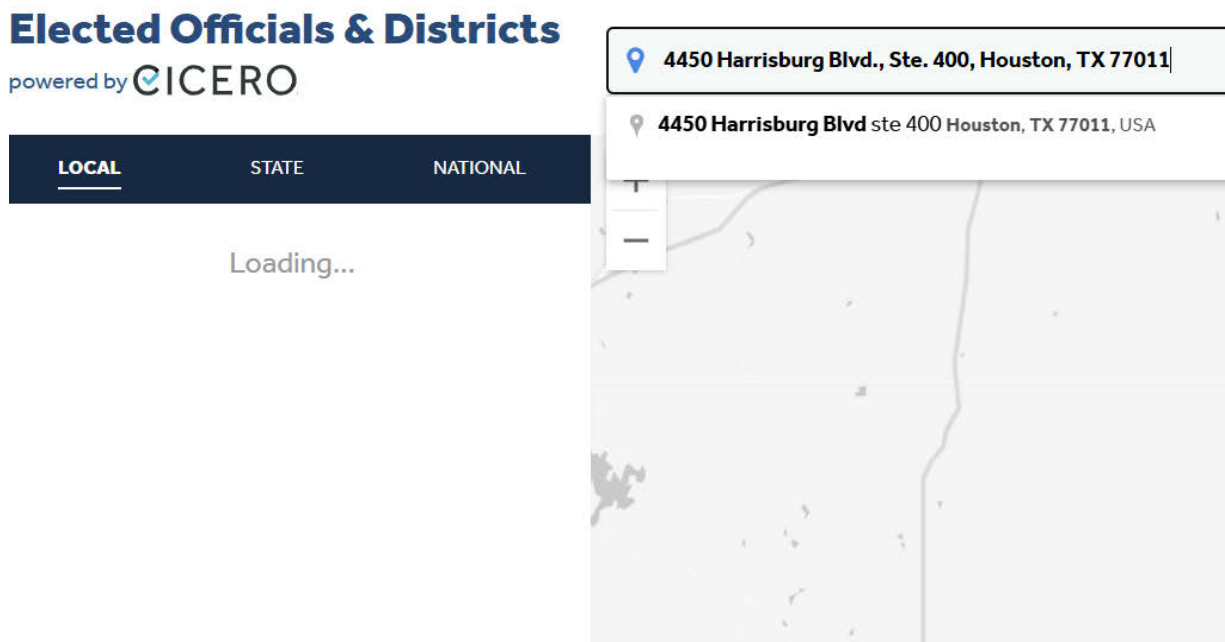

## Finding County & City Officials

### How to Find your County Officials:

- Click this link: <https://www.ballotready.org/>
- Your page should look like this:

- Enter your full address and select the correct address from the drop-down that appears.

- After entering your address, you'll be provided a list of your local, state, and national representatives.